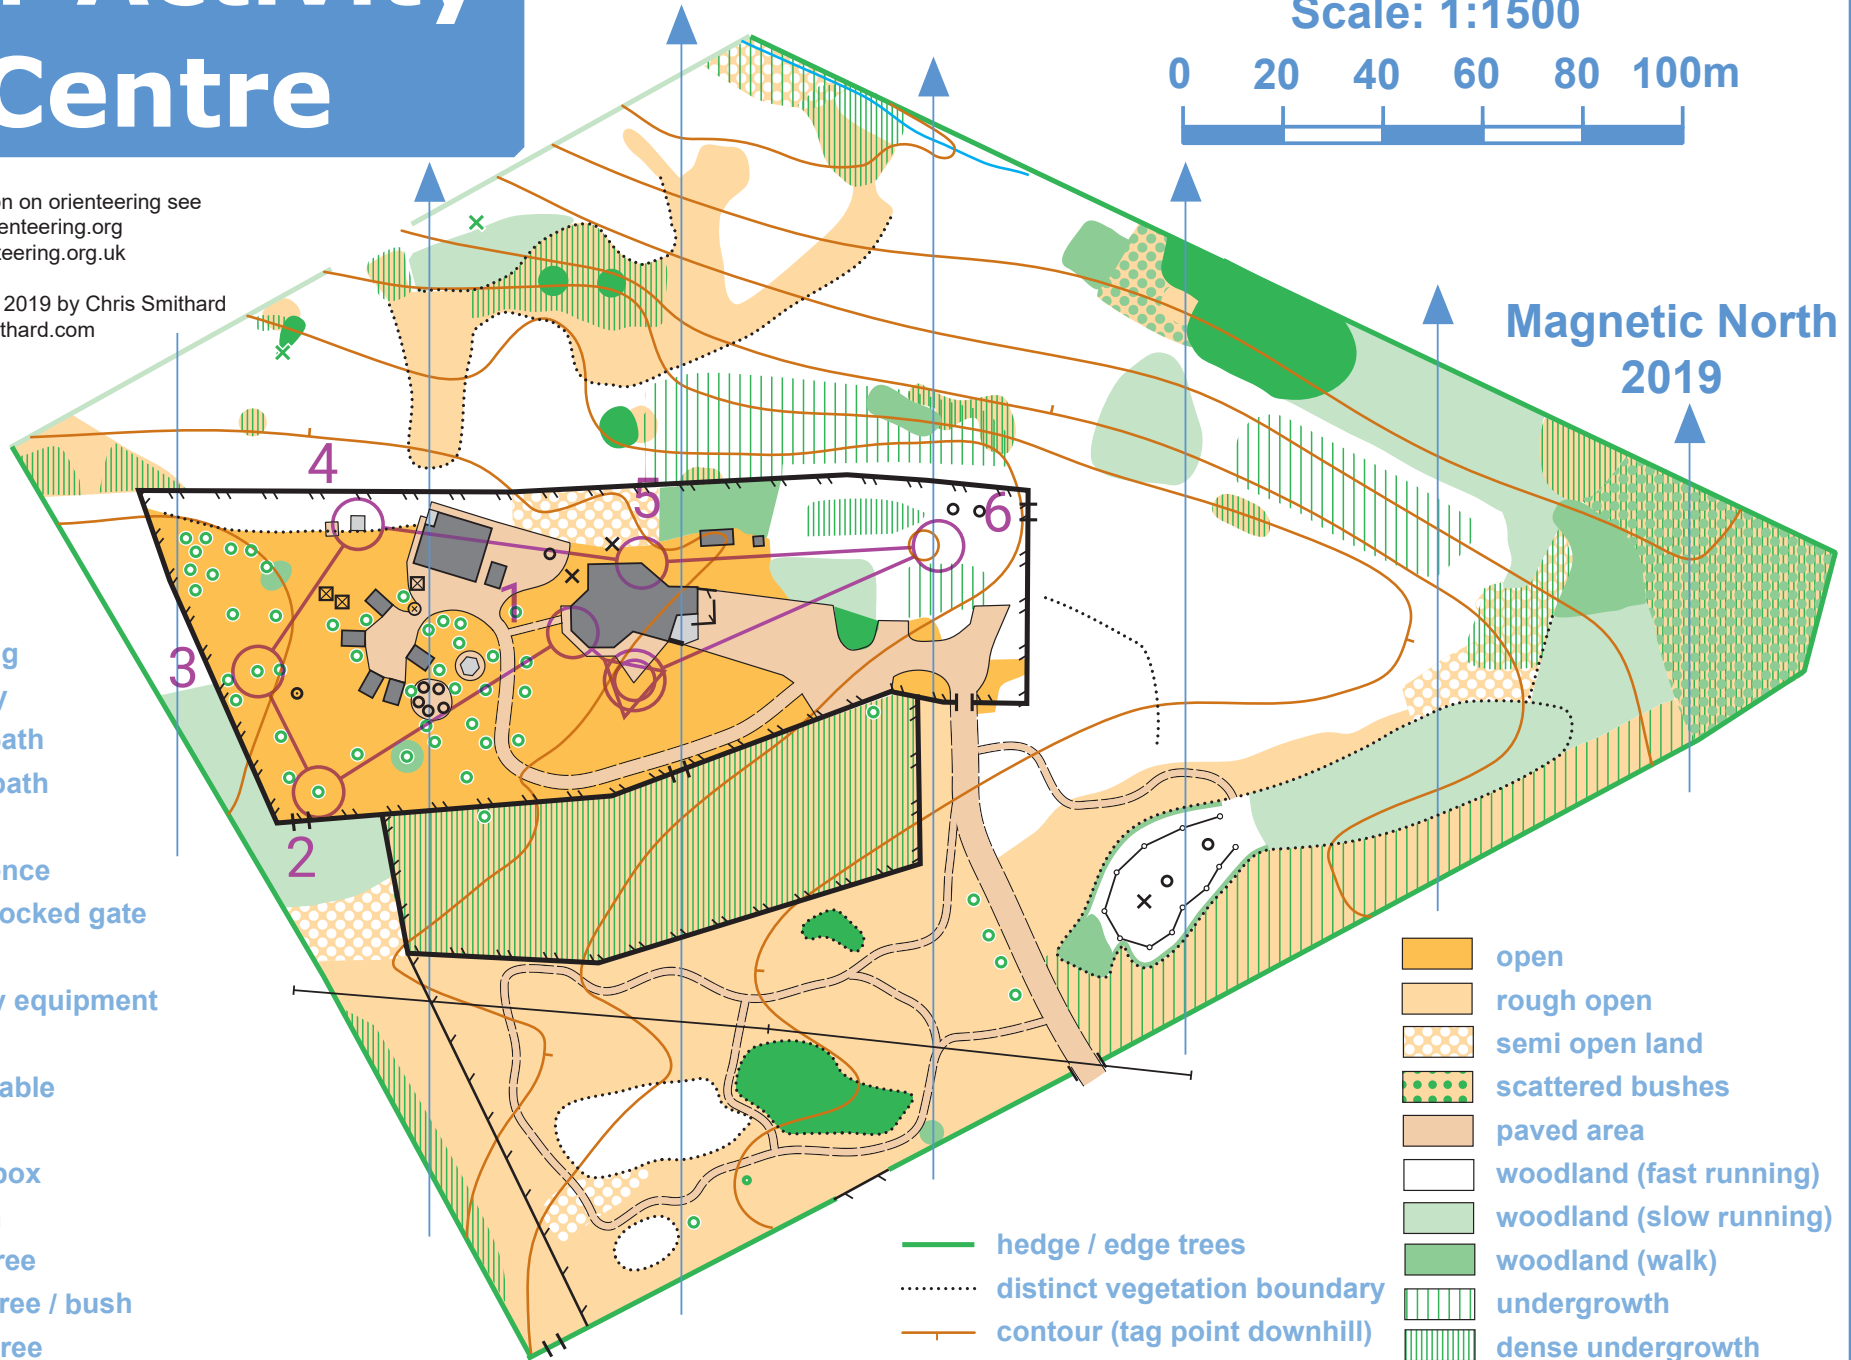

Blair Activity Centre

For more information on orienteering see
scottish-orienteering.org
britishorienteering.org.uk

Map created in August 2019 by Chris Smithard
chris-smithard.com

Scale: 1:1500

Magnetic North
2019

- building
- canopy
- large path
- small path
- fence
- high fence
- gate / locked gate
- pylons
- activity equipment pole
- seat / table
- boat
- tank / box
- stream
- large tree
- small tree / bush
- fallen tree

- open
- rough open
- semi open land
- scattered bushes
- paved area
- woodland (fast running)
- woodland (slow running)
- woodland (walk)
- undergrowth
- dense undergrowth
- hedge / edge trees
- distinct vegetation boundary
- contour (tag point downhill)