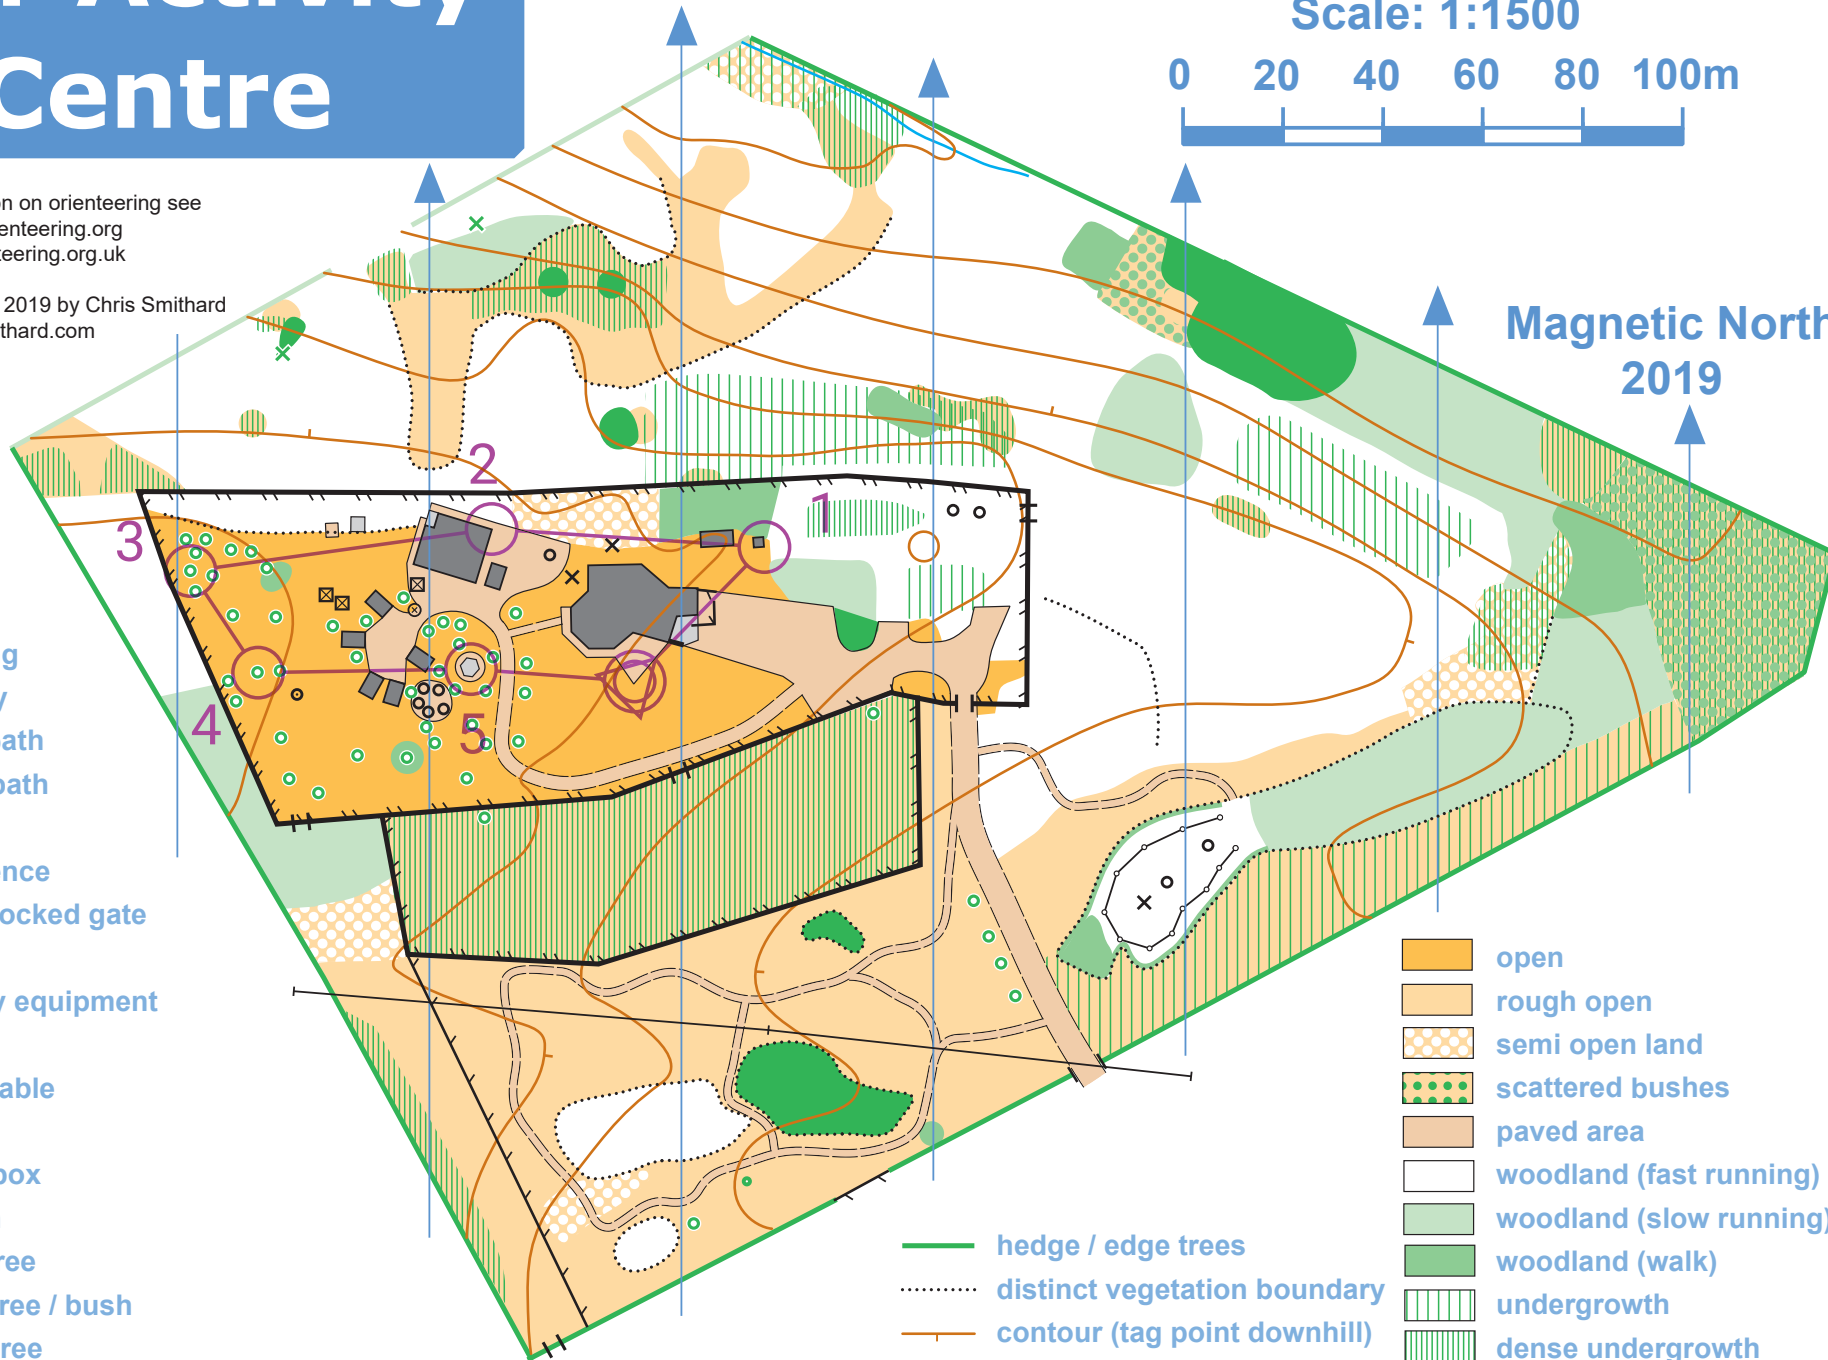

Blair Activity Centre

For more information on orienteering see
scottish-orienteering.org
britishorienteering.org.uk

Map created in August 2019 by Chris Smithard
chris-smithard.com

Scale: 1:1500

Magnetic North
2019

- building
- canopy
- large path
- small path
- fence
- high fence
- gate / locked gate
- pylons
- activity equipment
- pole
- seat / table
- boat
- tank / box
- stream
- large tree
- small tree / bush
- fallen tree

- open
- rough open
- semi open land
- scattered bushes
- paved area
- woodland (fast running)
- woodland (slow running)
- woodland (walk)
- undergrowth
- dense undergrowth
- hedge / edge trees
- distinct vegetation boundary
- contour (tag point downhill)