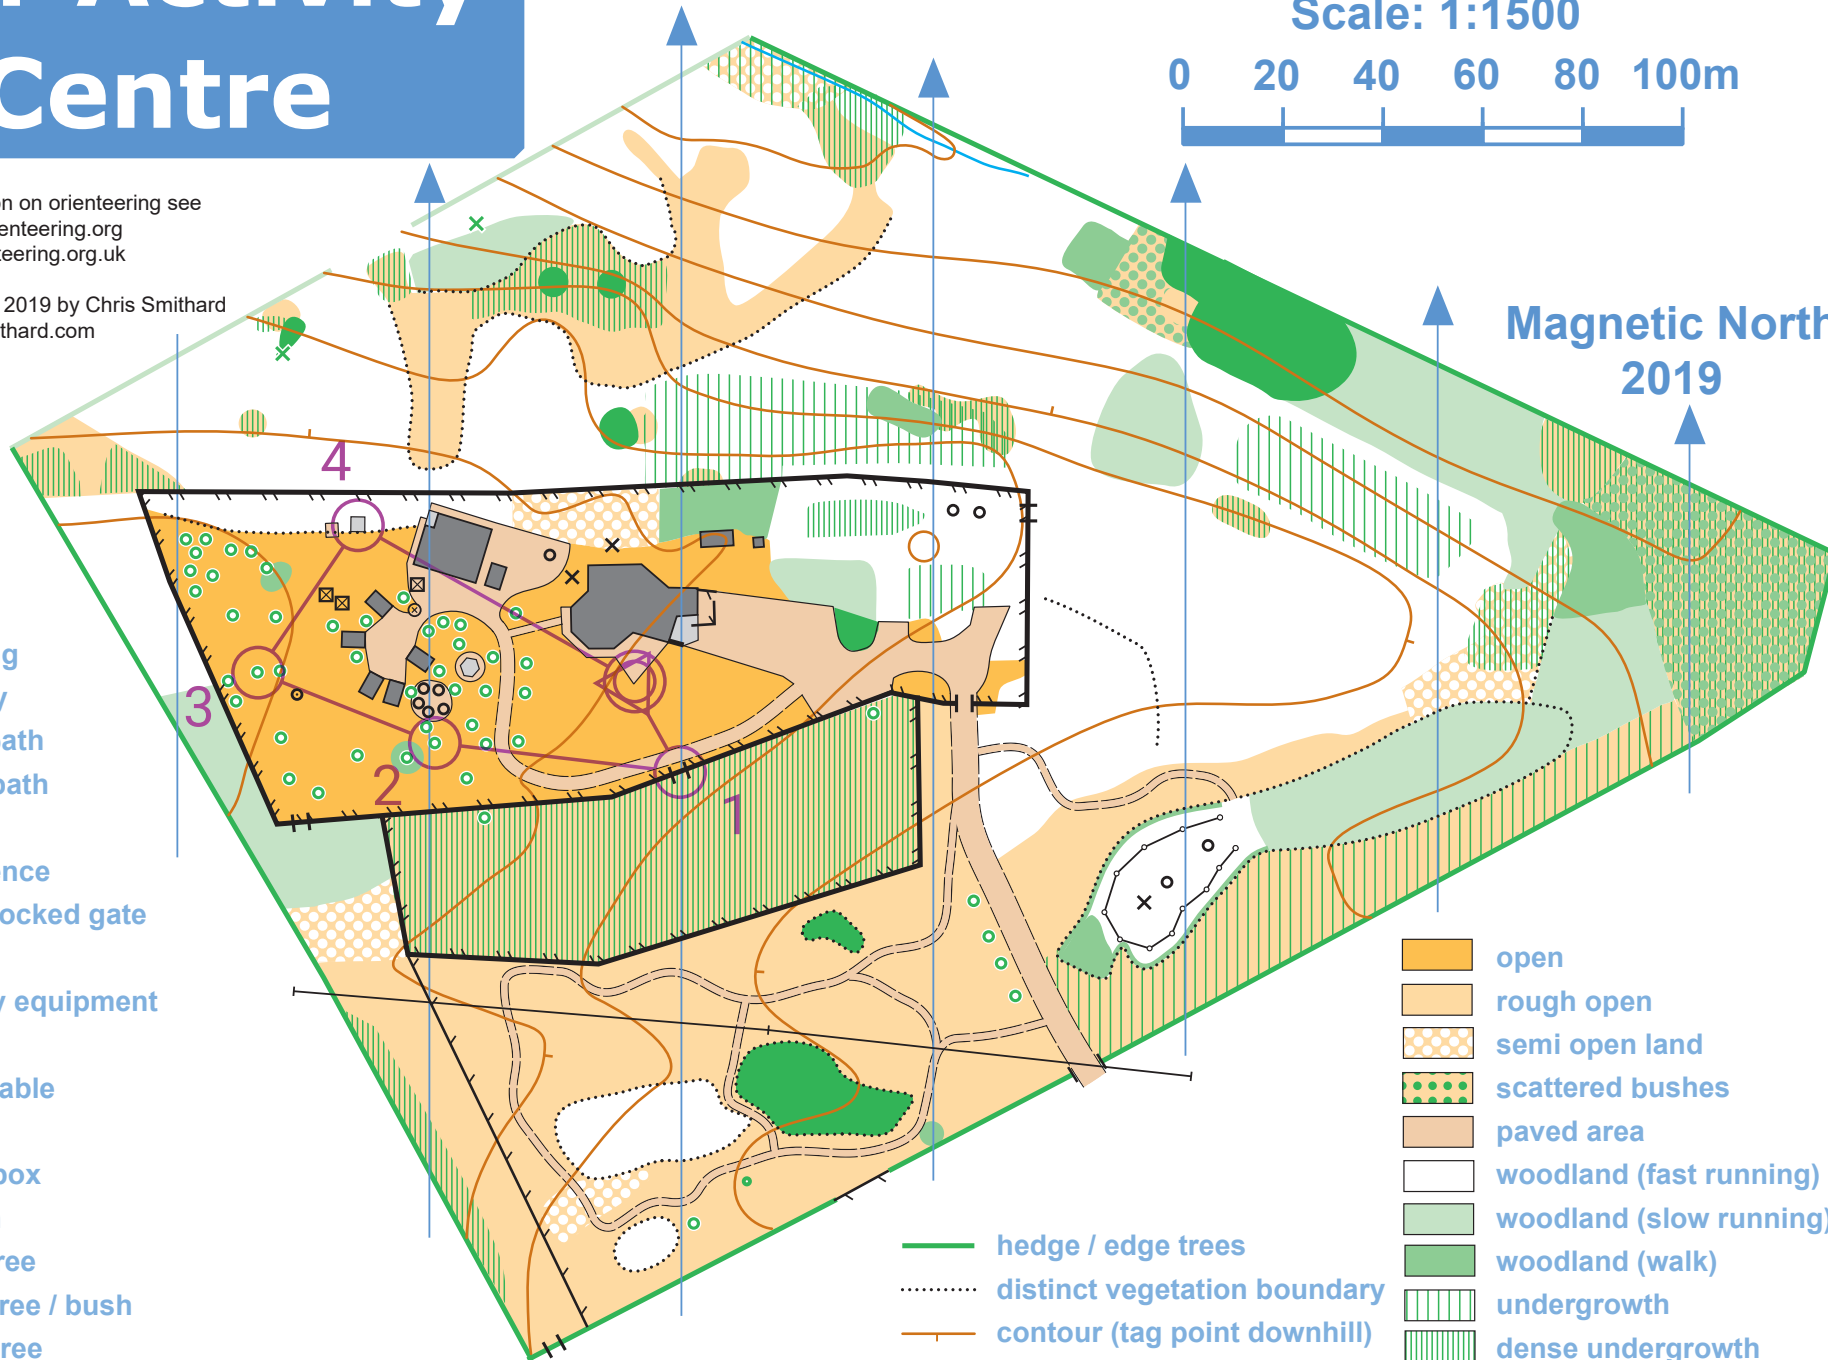

Blair Activity Centre

For more information on orienteering see
scottish-orienteering.org
britishorienteering.org.uk

Map created in August 2019 by Chris Smithard
chris-smithard.com

Scale: 1:1500

Magnetic North
2019

- building
- canopy
- large path
- small path
- fence
- high fence
- gate / locked gate
- pylons
- activity equipment pole
- pole
- seat / table
- boat
- tank / box
- stream
- large tree
- small tree / bush
- fallen tree

- open
- rough open
- semi open land
- scattered bushes
- paved area
- woodland (fast running)
- woodland (slow running)
- woodland (walk)
- undergrowth
- dense undergrowth
- hedge / edge trees
- distinct vegetation boundary
- contour (tag point downhill)