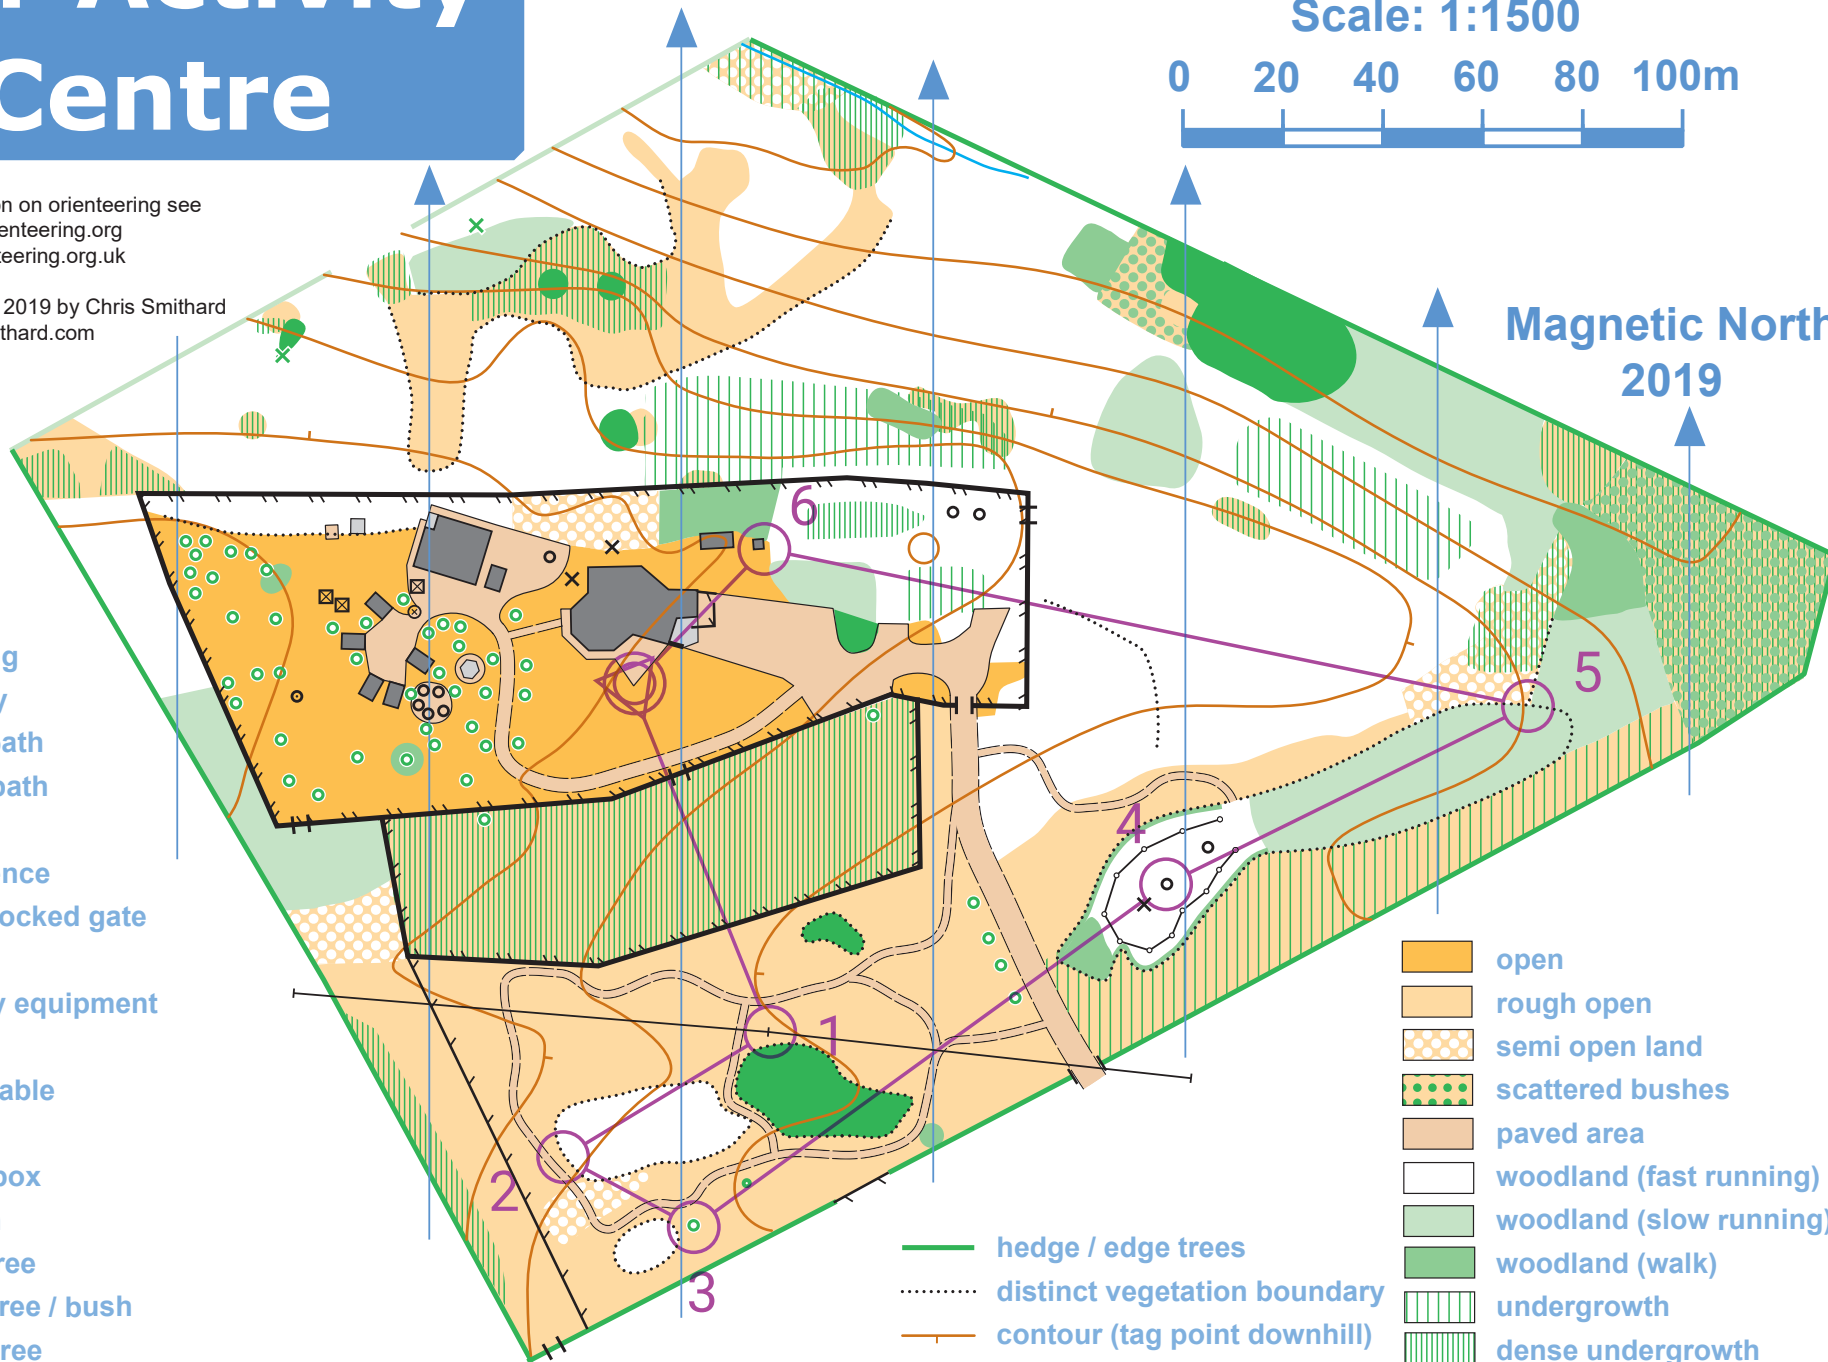

Blair Activity Centre

For more information on orienteering see
scottish-orienteering.org
britishorienteering.org.uk

Map created in August 2019 by Chris Smithard
chris-smithard.com

Scale: 1:1500

Magnetic North
2019

- building
- canopy
- large path
- small path
- fence
- high fence
- gate / locked gate
- pylons
- activity equipment pole
- pole
- seat / table
- boat
- tank / box
- stream
- large tree
- small tree / bush
- fallen tree

- open
- rough open
- semi open land
- scattered bushes
- paved area
- woodland (fast running)
- woodland (slow running)
- woodland (walk)
- undergrowth
- dense undergrowth
- hedge / edge trees
- distinct vegetation boundary
- contour (tag point downhill)