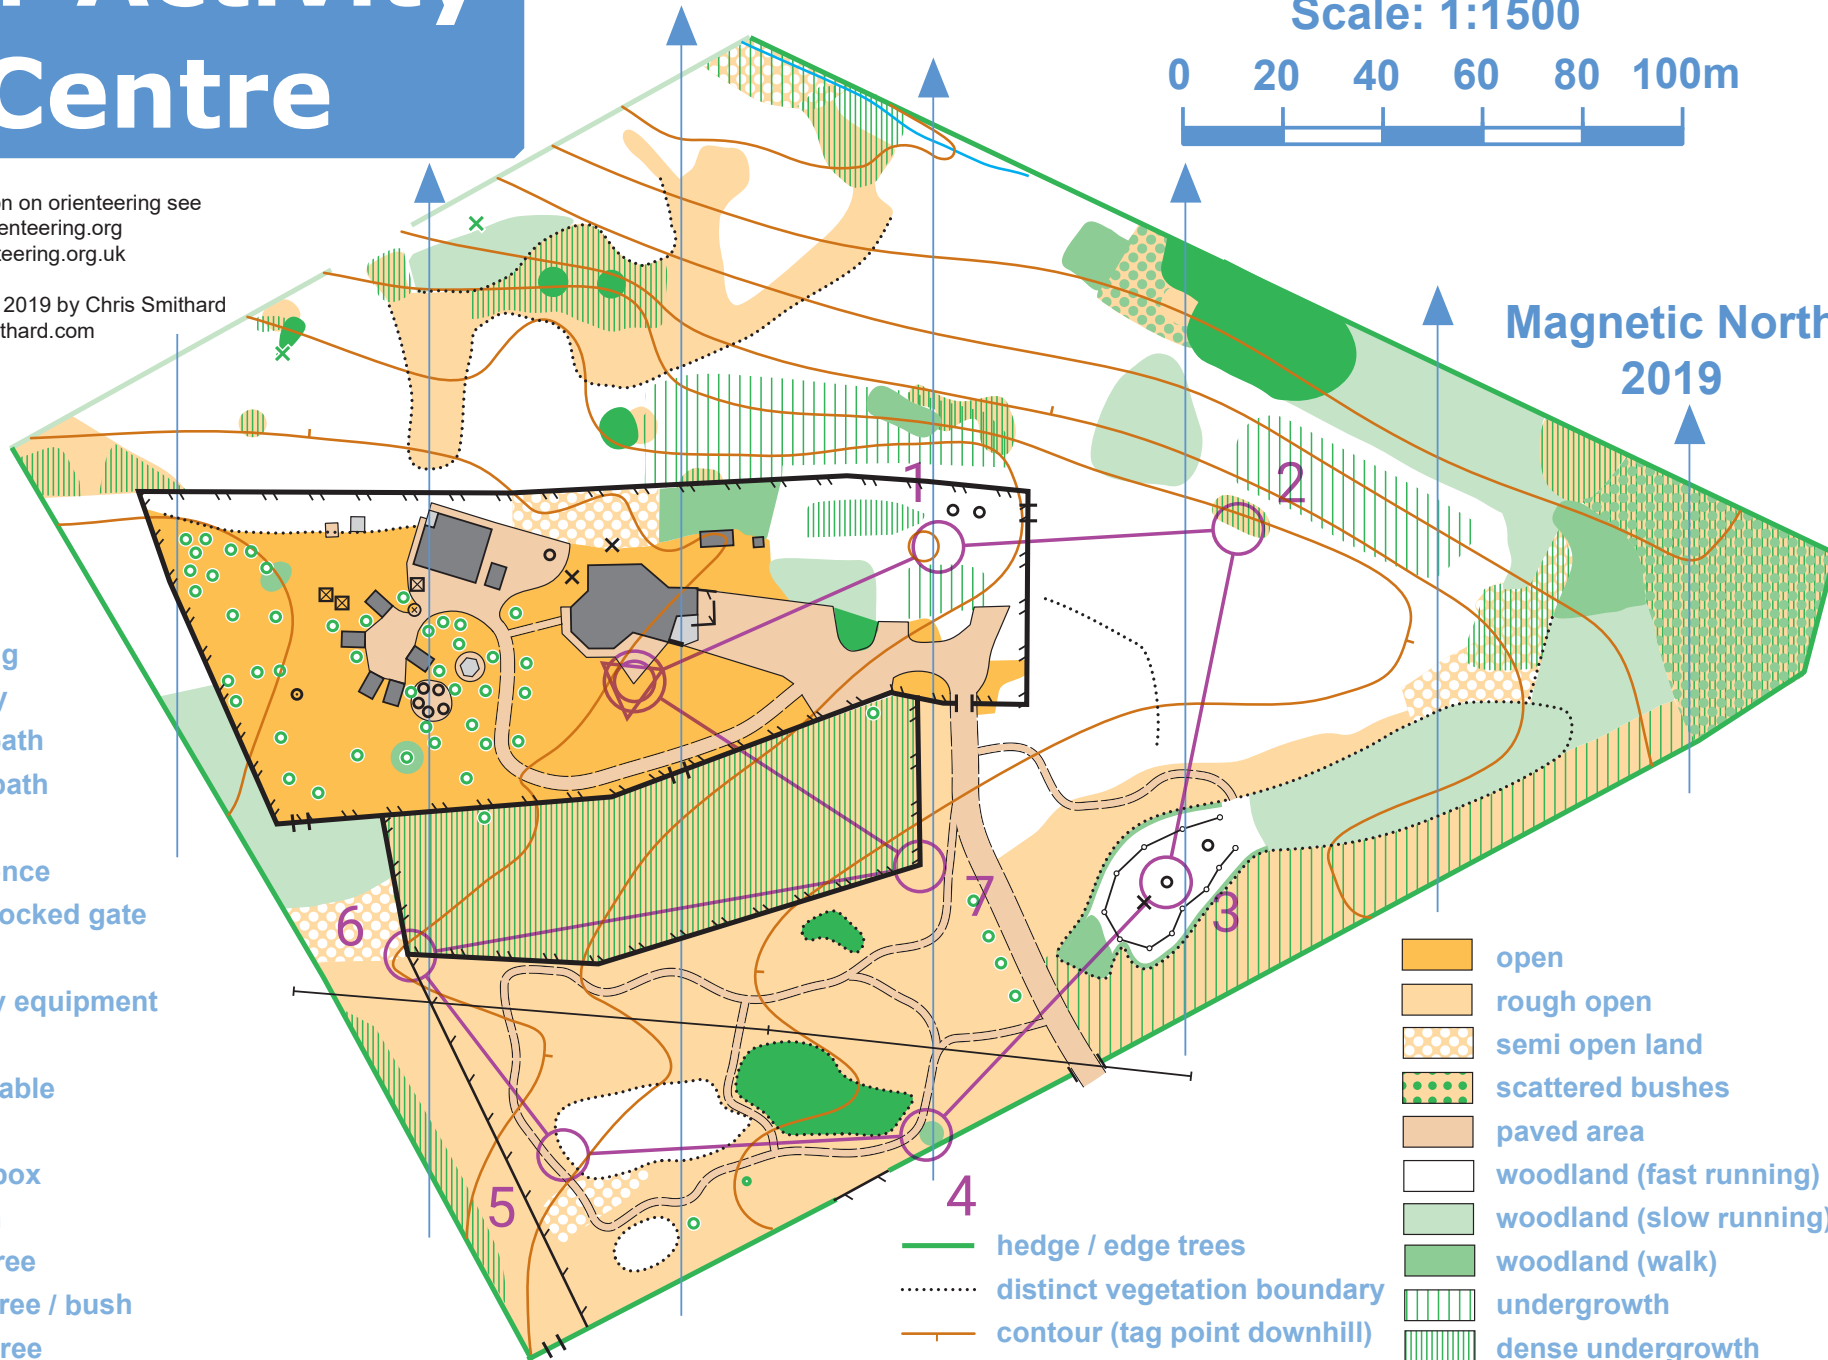

Blair Activity Centre

For more information on orienteering see
scottish-orienteering.org
britishorienteering.org.uk

Map created in August 2019 by Chris Smithard
chris-smithard.com

Scale: 1:1500

Magnetic North
2019

- building
- canopy
- large path
- small path
- fence
- high fence
- gate / locked gate
- pylons
- activity equipment
- pole
- seat / table
- boat
- tank / box
- stream
- large tree
- small tree / bush
- fallen tree

- open
- rough open
- semi open land
- scattered bushes
- paved area
- woodland (fast running)
- woodland (slow running)
- woodland (walk)
- undergrowth
- dense undergrowth

- hedge / edge trees
- distinct vegetation boundary
- contour (tag point downhill)